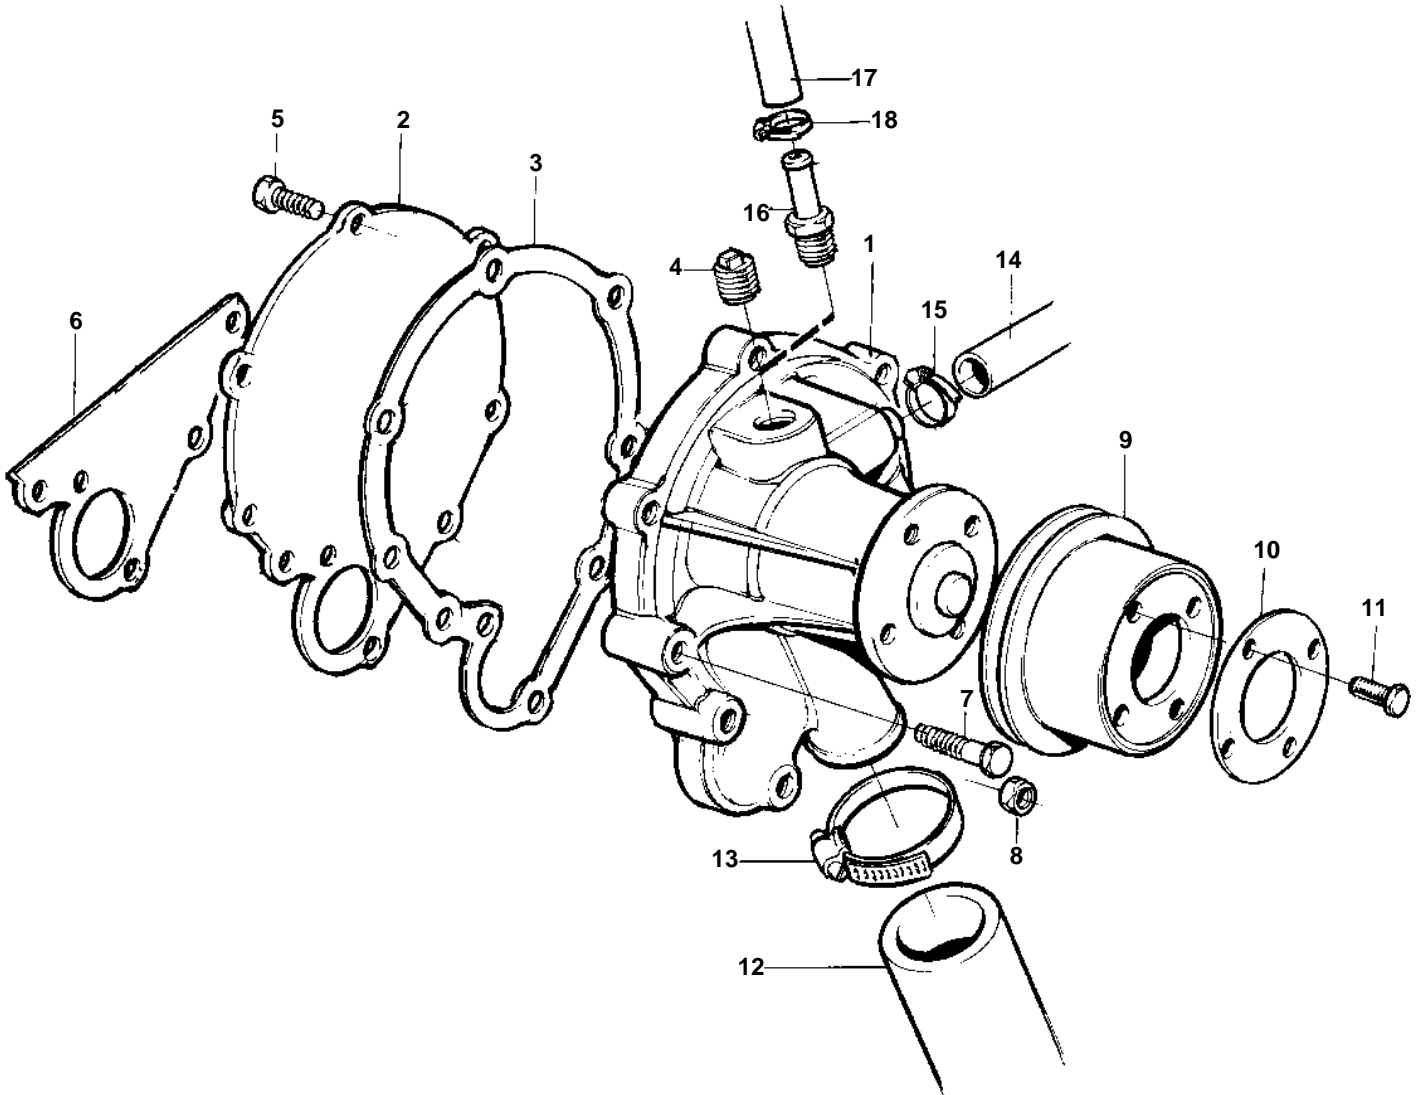

MD2040B

15060

MD2040B

REF	PART NO.	QTY	DESCRIPTION	NOTES
1	3580574	1	Water pump	
2	3580575	1	· Plate	
3	3580576	1	· Gasket	
4	968145	1	· Plug	3/8NPTF
5	3580577	3	· Screw	
6	3580578	1	Gasket	
7	3580258	4	Screw	
8	945407	1	Flange nut	
9	3580579	1	Pulley	
10	3580580	1	Flange	
11	3580581	4	Screw	
12	3580527	1	Hose	Heat exchanger-water pump.
13	961670	1	Hose clamp	
14	3580528	1	Hose	Heat exchanger-water pump.
15	961665	1	Hose clamp	
16	976040	1	Nipple	Hot water outlet.
17	952969	X	Rubber hose	Hot water outlet.
18	961665	1	Hose clamp	Hot water outlet.